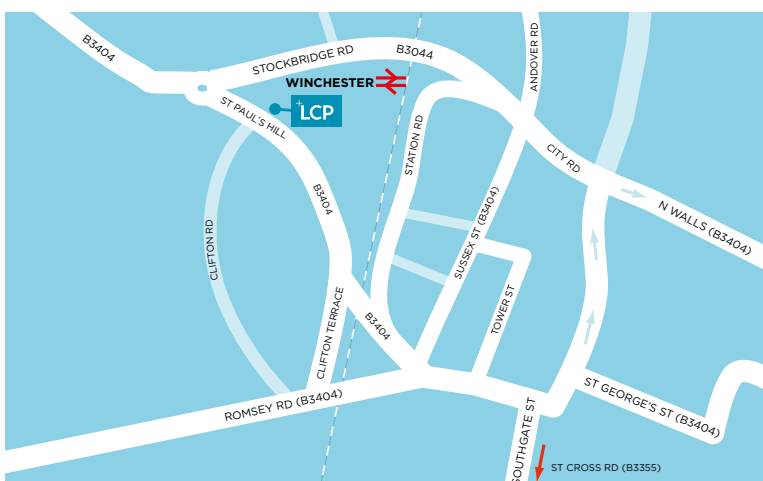

### Nearest underground stations

Bond Street:  
 (Jubilee, Elizabeth line, Central lines)

Oxford Circus:  
 (Victoria, Central, Bakerloo lines)

### Nearest public car parking facilities

Duke Street (near Selfridges department store)  
 Portman Square

### Nearest rail stations

Winchester